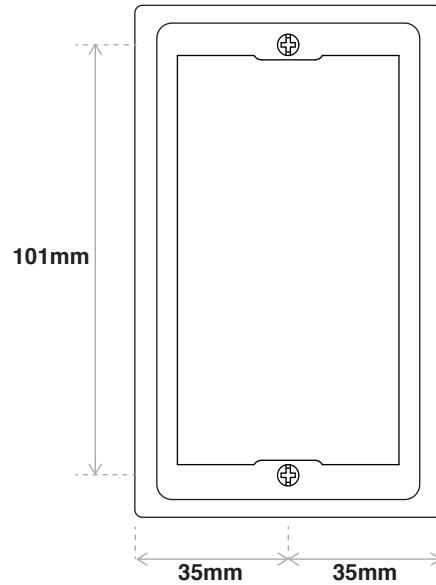

SWITCH PLATE - PLASTIC

SIZE

FRONT

UNDER THE
DISPLAY PLATE

HOW TO USE