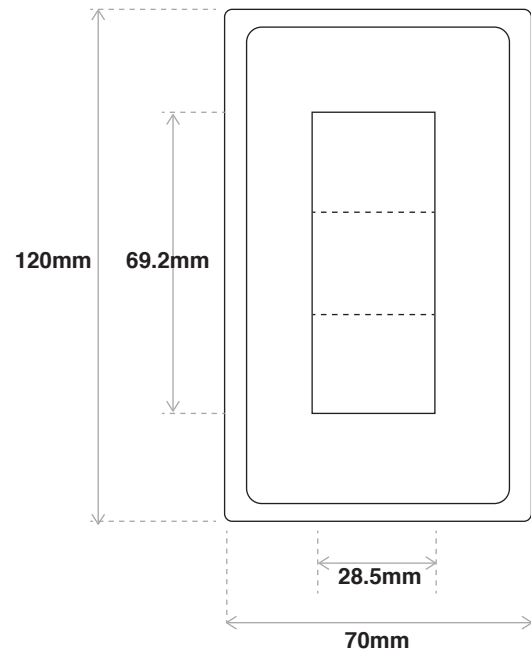

SWITCH PLATE - PLASTIC

SIZE

FRONT

UNDER THE
DISPLAY PLATE

HOW TO USE