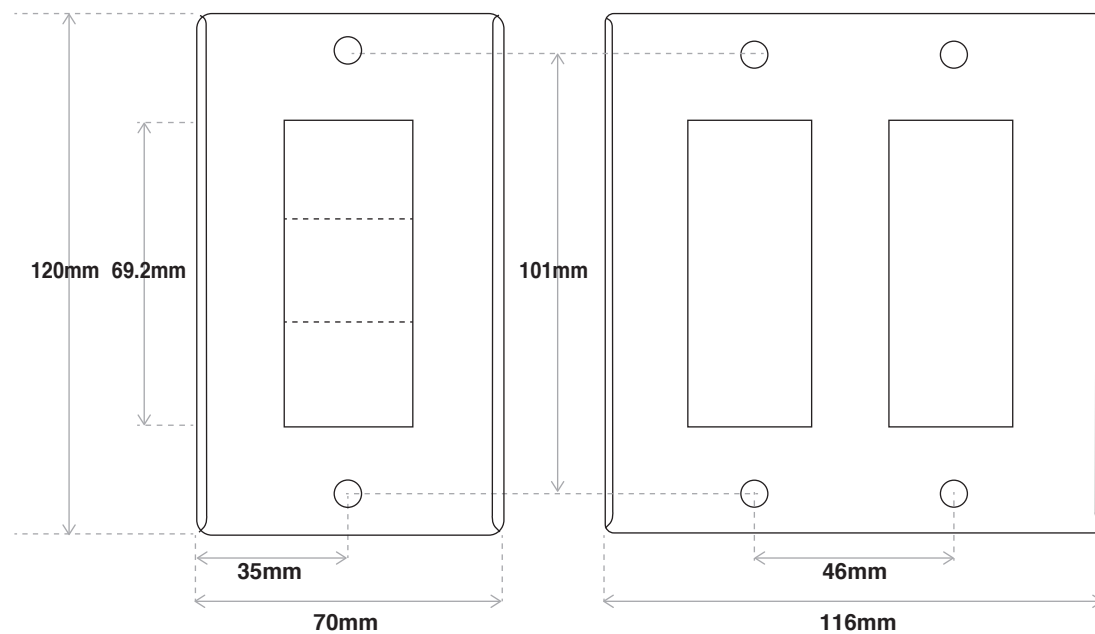

SWITCH PLATE - ALUMINIUM

SIZE

1~3 GANG

6 GANG

HOW TO USE